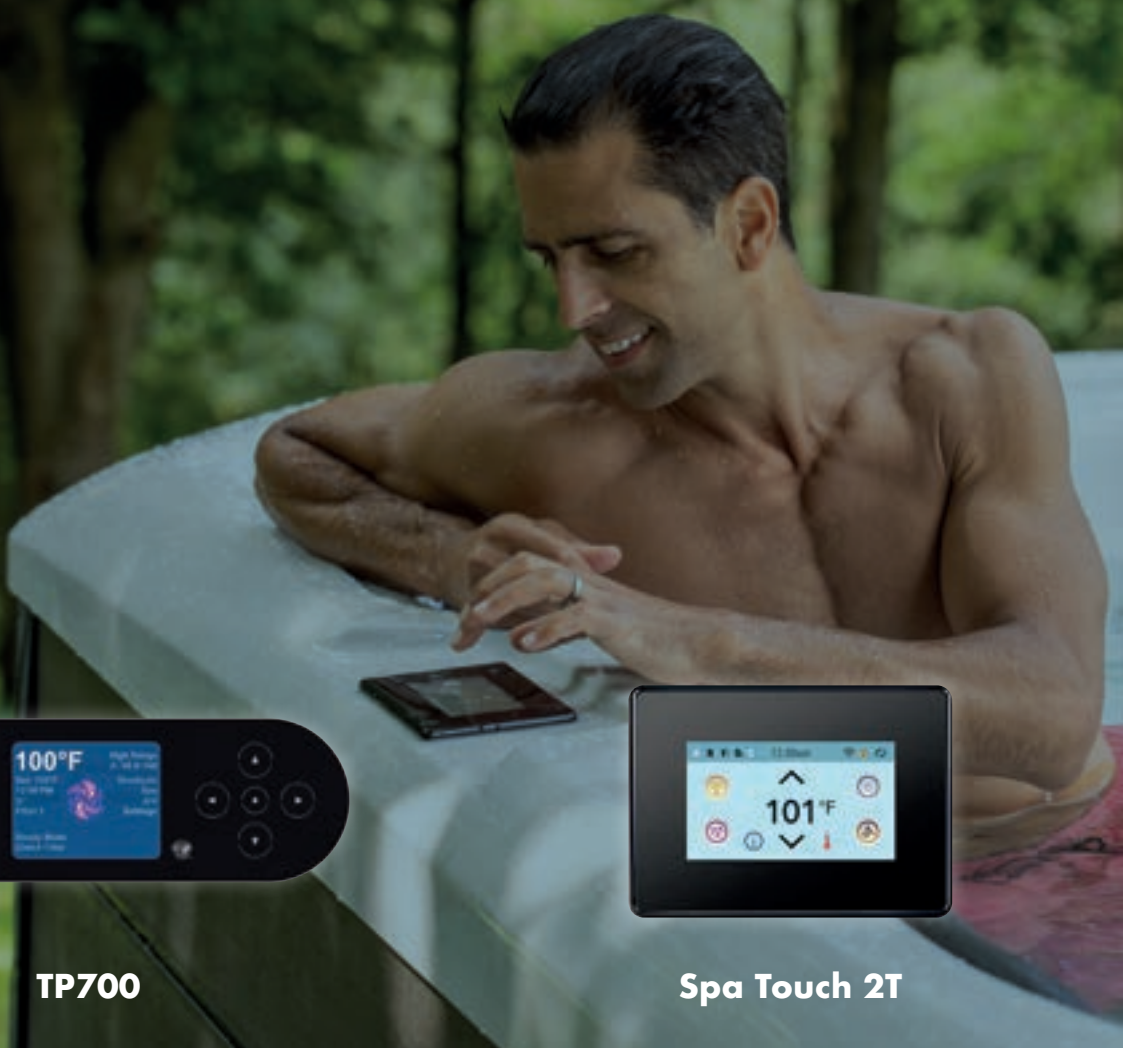

CONTROL AT YOUR FINGERTIPS

We use Balboa as our control system, recognised globally for its high quality and innovation always providing the latest technology. On every Platinum Spas hot tub and swim spa we use Balboa heaters, control panels and control board.

Platinum Spas control panels have WIFI as an option where the customer can control the hot tub from any 3G enabled location. With colour screen and directional key pads users can go through their settings and have their hot tub or swim spa set up perfectly for their needs with ease.

TP500

TP700